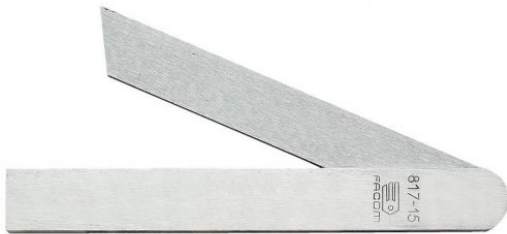

FACOM 817.X - Stainless Steel Hinged Square

817.15, 817.20, 817.25

PRODUCT NAME	CODE	SIZE
FACOM 817.15 - 19-145mm Stainless Steel Hinged Square	817.15	19-145mm
FACOM 817.20 - 24-195mm Stainless Steel Hinged Square	817.20	24-195mm
FACOM 817.25 - 24-240mm Stainless Steel Hinged Square	817.25	24-240mm

DESCRIPTION

FACOM 817.X - Stainless Steel Hinged Square

Features

Surface and edges in ground steel