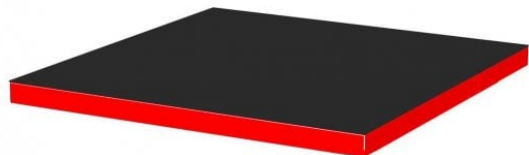

Custom

ETS.3M60BRFOAM - CUSTOM Flight+3Mod
60mm Foam Drawer Insert Black-Red

ETS.3M60BRFOAM

DESCRIPTION

ETS.3M60BRFOAM - CUSTOM Flight+3Mod 60mm Foam Drawer Insert Black-Red