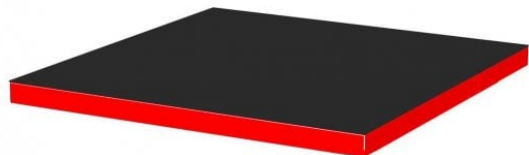

Custom

ETS.3M40BRFOAM - CUSTOM Flight+3Mod
40mm Foam Drawer Insert Black-Red

ETS.3M40BRFOAM

DESCRIPTION

ETS.3M40BRFOAM - CUSTOM Flight+3Mod 40mm Foam Drawer Insert Black-Red